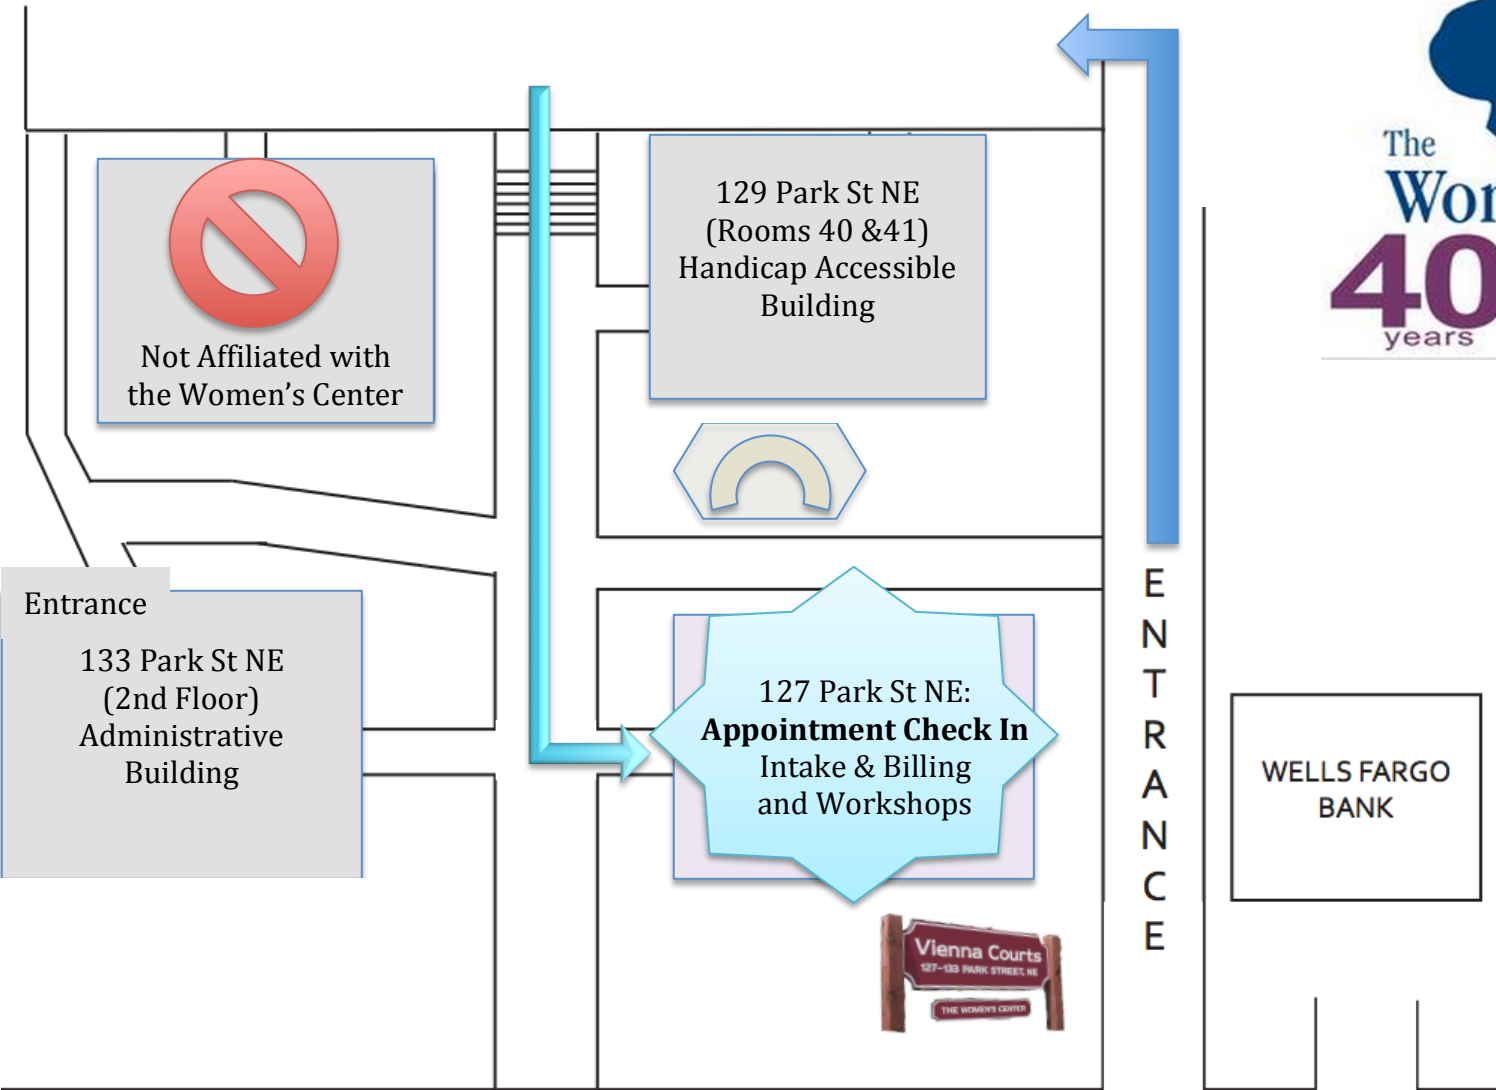

FREE PARKING LOT

CHURCH STREET

MAPLE AVENUE

PARK STREET NE

Vienna Presbyterian Church

Contact Us: (703) 281-2657 ext. 266  
(dial # then the extension)  
questions@thewomenscenter.org